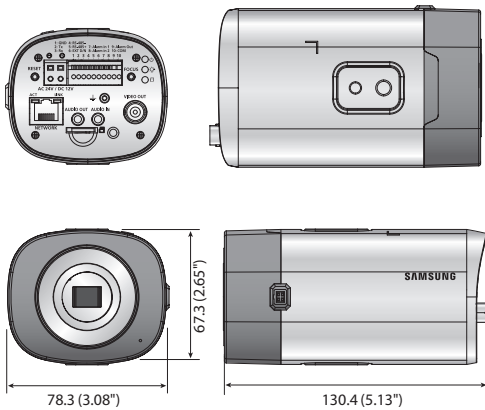

Dimensions

Unit : mm (inch)

Accessories (Optional)

SNB-9000N/P

VIDEO	
Imaging Device	1/2.3" 12M CMOS
Total Pixels	12megapixel (4,168 x 3,062)
Effective Pixels	4,072(H) x 3,046(V)
Scanning System	Progressive
Min. Illumination	Color : 0.28Lux (1/30sec, F1.2), 0.01Lux (1sec, F1.2) B/W : 0.03Lux (1/30sec, F1.2), 0.001Lux (1sec, F1.2)
S / N Ratio	50dB
Video Output	CVBS : 1.0 Vpp / 75Ω composite, 720 x 480(N), 720 x 576(P), for installation BNC type
LENS	
Focus Control	Simple focus / Manual Remote control via network, Button control (Manual, Simple focus, Day & Night)
Lens Type	Manual / DC auto iris
Mount Type	C / CS
OPERATIONAL	
Camera Title	Off / On (Displayed up to 20 characters)
Day & Night	Auto (ICR) / Color / B/W / External / Schedule
Backlight Compensation	Off / BLC / HLC
Contrast Enhancement (DWDR)	SSDR (Off / On)
Digital Noise Reduction	SSNRIII (2D+3D noise filter) (Off / On)
Motion Detection	Off / On (4ea 4 points polygonal zones)
Privacy Masking	Off / On (32 zones of rectangular)
Gain Control	Off / Low / Middle / High
White Balance	ATW / AWC / Manual / Indoor / Outdoor / mercury
Electronic Shutter Speed	Minimum / Maximum / Anti flicker (1 ~ 1/12,000sec)
D-PTZ	8x, Digital PTZ (Preset, Group)
Flip / Mirror	Off / On
Intelligent Video Analytics	Tampering, Virtual line, Enter / Exit, (Dis)Appear, Audio detection, Face detection with metadata (to NVR / SSM recording server)
Alarm I/O	Input 2ea / Output 1ea
Remote Control Interface	RS-485
RS-485 Protocol	Samsung-T/E, Pelco-P/D, Sungjin, Panasonic, Honeywell, AD, Vicon, GE, Bosch
Alarm Triggers	Motion detection, Tampering, Audio detection, Face detection, Video analytics, Alarm input, Network disconnection
Alarm Events	File upload via FTP and E-mail, Notification via E-mail, TCP and HTTP Local storage (SD/SDHC/SDXC) recording at Network disconnected & Event (Alarm triggers) or NAS recording at event (Alarm triggers), External output
NETWORK	
Ethernet	RJ-45 (10/100/1000BASE-T)
Video Compression Format	H.264 (MPEG-4 part 10/AVC), MJPEG
Resolution	4000 x 3000, 4096 x 2160, 3840 x 2160, 2592 x 1944, 2048 x 1536, 1920 x 1080, 1600 x 1200, 1280 x 1024, 1280 x 960, 1280 x 720, 1024 x 768, 800 x 600, 720 x 576, 720 x 480, 704 x 576, 640 x 480, 640 x 360, 320 x 240
Max. Framerate	H.264 : 3840 x 2160 ~ 320 x 240 : 30fps, 4096 x 2160 : 25fps, 4000 x 3000 : 20fps MJPEG : 800 x 600 ~ 320 x 240 : 20fps, 1024 x 768 ~ 1920 x 1080 : 15fps, 2048 x 1536 ~ 2592 x 1944 : 10fps, 3840 x 2160 ~ 4000 x 3000 : 5fps
Smart Codec	Yes (Area based method)
Video Quality Adjustment	H.264 : Target bitrate level control, MJPEG : Quality level control
Bitrate Control Method	H.264 : CBR or VBR, MJPEG : VBR
Streaming Capability	Multiple streaming (Up to 3 profiles per each resolution mode)
Audio In	Selectable (Mic in / Line in), Max output level : 1Vrms
Audio Out	Line out (3.5mm mono mini jack)
Audio Compression Format	G.711 u-law/G.726 selectable, G.726 (ADPCM) 8KHz, G.711 8KHz G.726 : 16Kbps, 24Kbps, 32Kbps, 40Kbps
Audio Communication	Bi-directional audio
IP	IPv4, IPv6
Protocol	TCP/IP, UDP/IP, RTP (UDP), RTP (TCP), RTCP, RTSP, NTP, HTTP, HTTPS, SSL/TLS, DHCP, PPPoE, FTP, SMTP, ICMP, IGMP, SNMPv1/v2c/v3(MIB-2), ARP, DNS, DDNS, QoS, PIM-SM, UPnP, Bonjour
Security	HTTPS (SSL) login authentication, Digest login authentication IP address filtering, User access log, 802.1x authentication
Streaming Method	Unicast / Multicast
Max. User Access	Maximum 15 users access (Maximum 5 users each profile)
Edge Storage	micro SD/SDHC/SDXC (128GB) Motion images recorded in the SD/SDHC/SDXC memory card can be downloaded.
Application Programming Interface	ONVIF profile S, SUNAPI (HTTP API) 2.0, SVPNP 2.0
Webpage Language	English, French, German, Spanish, Italian, Chinese, Korean, Russian, Japanese, Swedish, Danish, Portuguese, Turkish, Polish, Czech, Rumanian, Serbian, Dutch, Croatian, Hungarian, Greek, Norwegian, Finnish
Web Viewer	Supported OS : Windows XP / VISTA / 7 / 8, MAC OS X 10.7 Supported Browser : Microsoft Internet Explorer (Ver. 8 ~ 11), Mozilla Firefox (Ver. 9 ~ 19), Google Chrome (Ver. 15 ~ 25), Apple Safari (Ver. 6.0.2 (Mac OS X 10.8, 10.7 only), 5.1.7) * Mac OS X only
Central Management Software	SmartViewer, SSM
ENVIRONMENTAL	
Operating Temperature / Humidity	-10°C ~ +55°C (+14°F ~ +131°F) / Less than 90% RH
Storage Temperature / Humidity	-30°C ~ +60°C (-22°F ~ +140°F) / Less than 95% RH
ELECTRICAL	
Input Voltage / Current	24V AC ±10%, 12V DC ±10%, PoE (IEEE802.3af, Class3)
Power Consumption	Max. 12.5W (24V AC, 50 ~ 60Hz), Max. 12W (12V DC), Max. 12W (PoE, Class3)
MECHANICAL	
Color / Material	Black, Ivory / Aluminium
Dimensions (WxHxD)	78.3 x 67.3 x 130.4mm (3.08" x 2.65" x 5.13")
Weight	493g (1.09 lb)